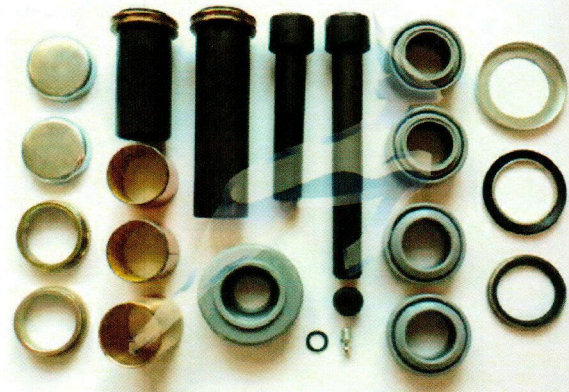

MERITOR

D-LISA

Fleet Parts Ref:	MER 0143 MER 0094
Manufacturer Ref:	MCK 1116 MCK 1238
Shown:	. Guide pin kit . Seal kit
Popular Application:	XLRG592 XLRG593